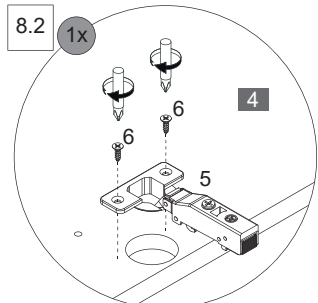

17  4SL2872810	18  Chrome 4BB0829160	19  M4.0x20mm 4FKM4.0X20	20  4HS5.8X650	21  Ø8mm 4BD8000000
8 x	1 x	2 x	2 x	2 x

1

2 2.1

2.2

3

4 4.1

4.2

5 5.1

5.2

5.3

6 6.1

*OFF = Oberkante fertiger Fußboden
 *OFF = Top edge of finished floor

7

7.1

8x

7.2

8

9

9.1

Oberfläche sauber, trocken, staub- und fettfrei!
Surface clean, dry, free of dust and grease!

9.1 + 9.2

9.1 + 9.3

Scharniereinstellung Türanschlag links
Hinge adjustment door hinge left

Lösen der Scharniere
Release of the hinges